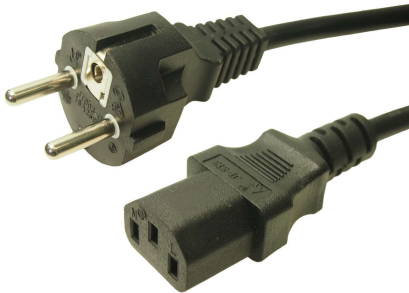

CLIFF

EURO LEADSETS

FCR72035 - SCHUKO PLUG CEE 7/7 TO IEC C13 PLUG 1m
PVC Cable H05VV-F 3x0.75mm²

FCR72036 - SCHUKO PLUG CEE 7/7 TO FREE END 2.5m
PVC Cable H05VV-F 3x1.5mm²

FCR72037 - 90° SCHUKO PLUG CEE 7/7 TO IEC C5 PLUG 2m
PVC Cable H05VV-F 3x0.75mm²

FCR72038 - SCHUKO PLUG CEE 7/7 TO IEC C13 PLUG 2.5m
PVC Cable H05VV-F 3x1.0mm²

FCR72039 - IEC C13 PLUG TO IEC C14 PLUG 2m
PVC Cable H05VV-F 3x1.0mm²