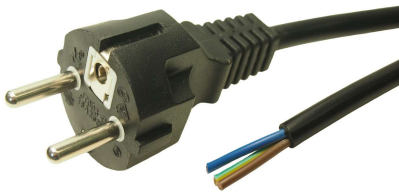

CLIFF

EURO LEADSETS

FCR72035 - SCHUKO PLUG CEE 7/7 TO IEC C13 PLUG 1m
PVC Cable H05VV-F 3x0.75mm²

FCR72036 - SCHUKO PLUG CEE 7/7 TO FREE END 2.5m
PVC Cable H05VV-F 3x1.5mm²

FCR72037 - 90° SCHUKO PLUG CEE 7/7 TO IEC C5 PLUG 2m
PVC Cable H05VV-F 3x0.75mm²

FCR72038 - SCHUKO PLUG CEE 7/7 TO IEC C13 PLUG 2.5m
PVC Cable H05VV-F 3x1.0mm²

FCR72039 - IEC C13 PLUG TO IEC C14 PLUG 2m
PVC Cable H05VV-F 3x1.0mm²