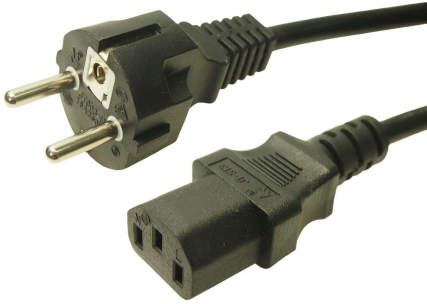

CLIFF

EURO LEADSETS

FCR72035 - SCHUKO PLUG CEE 7/7 TO IEC C13 PLUG 1m
PVC Cable H05VV-F 3x0.75mm²

FCR72036 - SCHUKO PLUG CEE 7/7 TO FREE END 2.5m
PVC Cable H05VV-F 3x1.5mm²

FCR72037 - 90° SCHUKO PLUG CEE 7/7 TO IEC C5 PLUG 2m
PVC Cable H05VV-F 3x0.75mm²

FCR72038 - SCHUKO PLUG CEE 7/7 TO IEC C13 PLUG 2.5m
PVC Cable H05VV-F 3x1.0mm²

FCR72039 - IEC C13 PLUG TO IEC C14 PLUG 2m
PVC Cable H05VV-F 3x1.0mm²