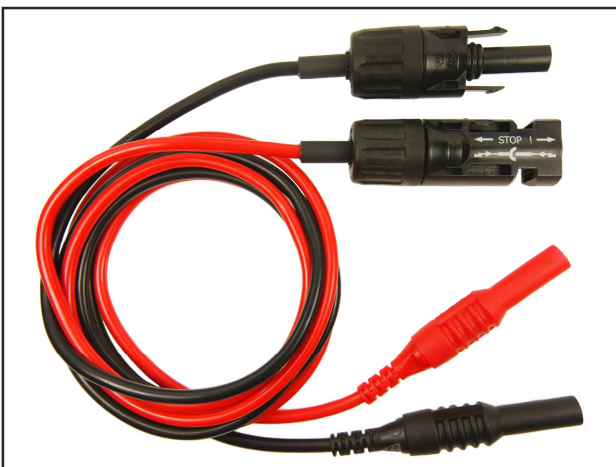

CLIFF

R2 Wander lead

Conforms to IEC 61010

CIH299430 - 30m

Earth Continuity Extension Reel to 4mm Plug.
Length : 30m
1 x Push fit Croc Clip.

CIH299450 - 50m

Earth Continuity Extension Reel to 4mm Plug.
Length : 50m
1 x Push fit Croc Clip.

Packed in Bag / Box.

PAT / Earth Bond Leads

CIH22105

LV Earth Bond Lead - Black shrouded Croc Clip to
4mm plug.
Length : 2m
Packed in plastic wallet.
Alternative lengths available.

CIH22110

Same as CIH22105
Length : 1.2m

PV Solar Test Lead

CIH7250

MC4 to 4mm Plug Leadset - pair Male and Female
Length : 1m
Packed in plastic wallet