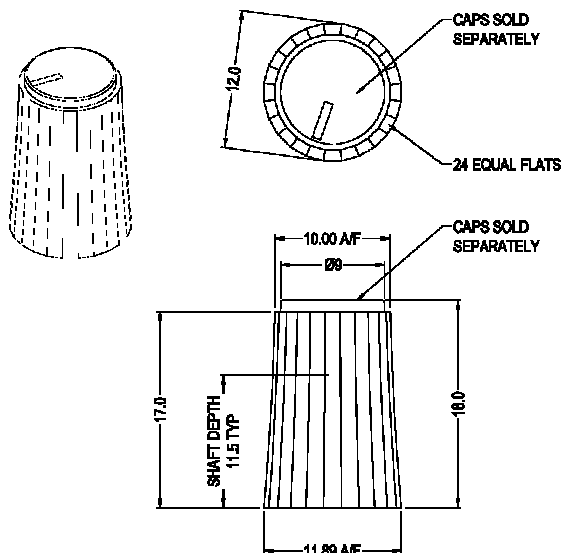

CLIFF

KNOB K88

KNOB DETAILS

VARIANTS KEY : CL1788??			
SHAFT KEY		COLOUR KEY	
1?	6mm SPLINE	?1	OPAQUE
2?	1/4" D	?2	BLACK
3?	1/4" SPLINE	?3	WHITE
4?	4mm D	?4	GREY
5?	NOT USED	?5	GREEN
6?	6mm D	?6	YELLOW
		?7	RED
		?8	BLUE
		?9	BROWN

Example : CL178862 = K88 6mm D BLACK

KNOB AND CAP ARE SOLD SEPARATELY

CAP DETAILS

CAP COLOUR	WITHOUT MARKER LINE	WITH MARKER LINE	MARKER LINE COLOUR
BLACK	CL177902A	CL177901A	WHITE
WHITE	CL177904	CL177903A	BLACK
GREY	CL177910A	CL177909A	WHITE
GREEN	CL177916	CL177915A	WHITE
YELLOW	CL177912	CL177911A	BLACK
RED	CL177906A	CL177905A	WHITE
BLUE	CL177914	CL177913A	WHITE