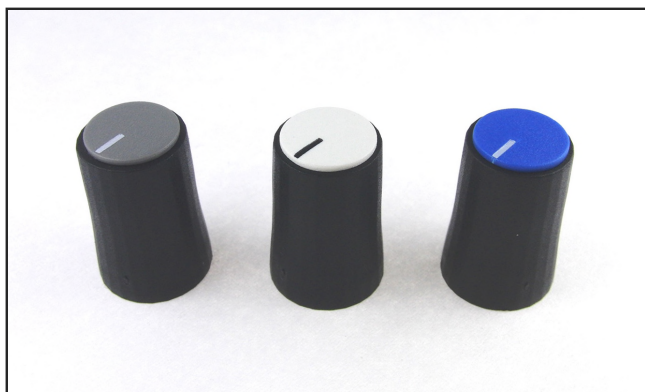

CLIFF

KNOB K88

KNOB DETAILS

VARIANTS KEY : CL1788??			
SHAFT KEY		COLOUR KEY	
1?	6mm SPLINE	?1	OPAQUE
2?	1/4" D	?2	BLACK
3?	1/4" SPLINE	?3	WHITE
4?	4mm D	?4	GREY
5?	NOT USED	?5	GREEN
6?	6mm D	?6	YELLOW
		?7	RED
		?8	BLUE
		?9	BROWN

Example : CL178862 = K88 6mm D BLACK

KNOB AND CAP ARE SOLD SEPARATELY

CAP DETAILS

CAP COLOUR	WITHOUT MARKER LINE	WITH MARKER LINE	MARKER LINE COLOUR
BLACK	CL177902A	CL177901A	WHITE
WHITE	CL177904	CL177903A	BLACK
GREY	CL177910A	CL177909A	WHITE
GREEN	CL177916	CL177915A	WHITE
YELLOW	CL177912	CL177911A	BLACK
RED	CL177906A	CL177905A	WHITE
BLUE	CL177914	CL177913A	WHITE