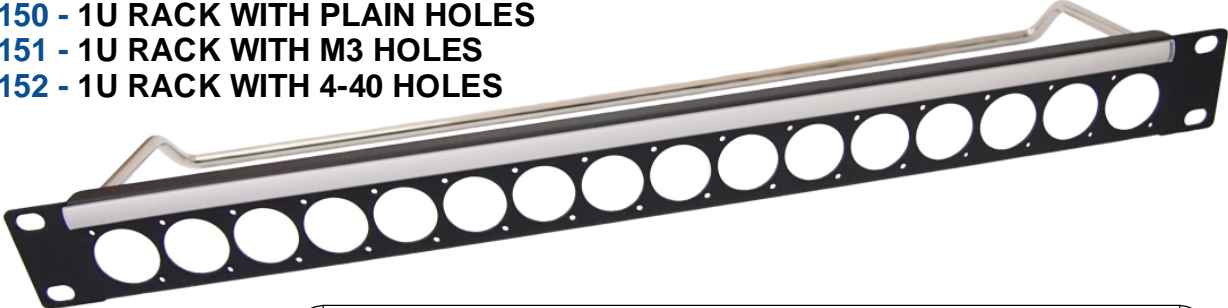

CLIFF

1U RACKS

16 holes of Ø24mm with cable bar and label strip

VARIANTS

- CP30150 - 1U RACK WITH PLAIN HOLES
- CP30151 - 1U RACK WITH M3 HOLES
- CP30152 - 1U RACK WITH 4-40 HOLES

LOADED RACKS

- CP30170 - 1U Rack loaded with 16 x 75Ω Insulated BNC Connectors. M3 holes.
- CP30171 - 1U Rack loaded with 16 x 75Ω Insulated BNC Connectors. #4-40 holes.

CLIFF

LOADED RACKS

CP30172 - 1U Rack loaded with 16 x CAT6 RJ45 Connectors. #4-40 holes.

CP30173 - 1U Rack loaded with 16 x CAT6 RJ45 Connectors. M3 holes.