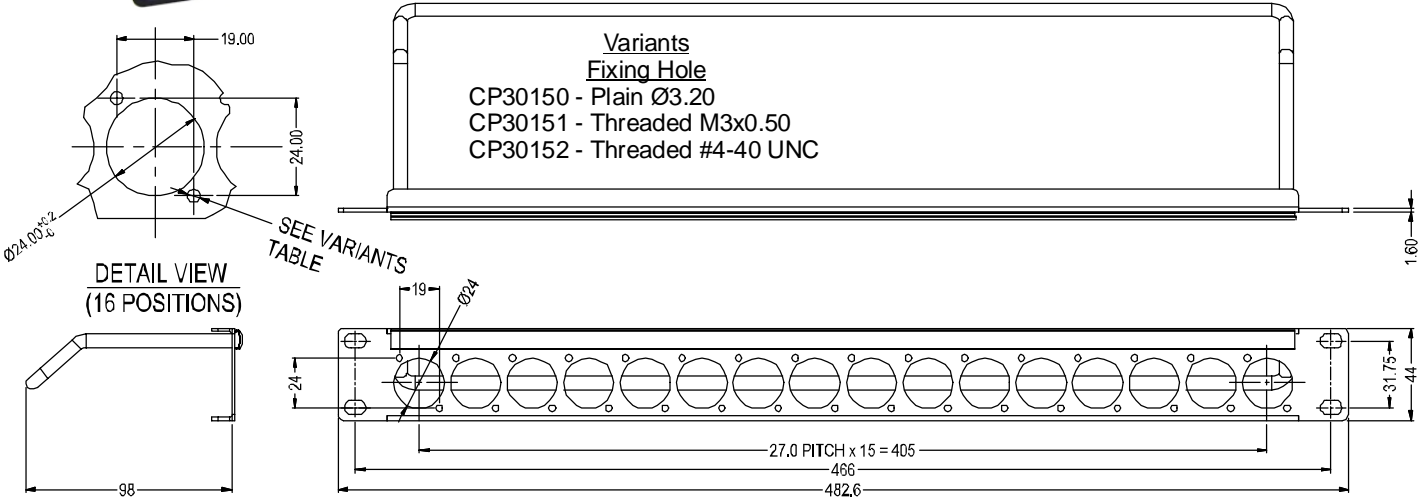

CLIFF

1U RACKS

16 holes of Ø24mm with cable bar and label strip

VARIANTS

- CP30150 - 1U RACK WITH PLAIN HOLES
- CP30151 - 1U RACK WITH M3 HOLES
- CP30152 - 1U RACK WITH 4-40 HOLES

LOADED RACKS

- CP30170 - 1U Rack loaded with 16 x 75Ω Insulated BNC Connectors. M3 holes.
- CP30171 - 1U Rack loaded with 16 x 75Ω Insulated BNC Connectors. #4-40 holes.

CLIFF

LOADED RACKS

CP30172 - 1U Rack loaded with 16 x CAT6 RJ45 Connectors. #4-40 holes.

CP30173 - 1U Rack loaded with 16 x CAT6 RJ45 Connectors. M3 holes.