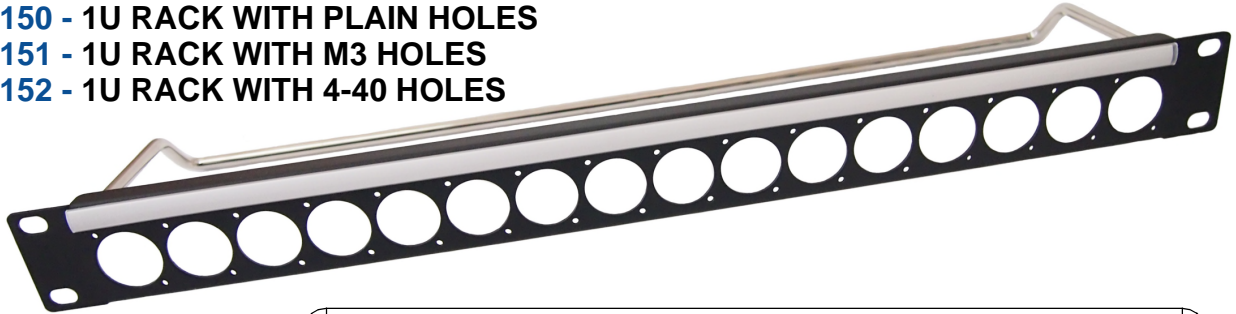

CLIFF

1U RACKS

16 holes of Ø24mm with cable bar and label strip

VARIANTS

CP30150 - 1U RACK WITH PLAIN HOLES

CP30151 - 1U RACK WITH M3 HOLES

CP30152 - 1U RACK WITH 4-40 HOLES

LOADED RACKS

CP30170 - 1U Rack loaded with 16 x 75Ω Insulated BNC Connectors. M3 holes.

CP30171 - 1U Rack loaded with 16 x 75Ω Insulated BNC Connectors. #4-40 holes.

CLIFF

LOADED RACKS

CP30172 - 1U Rack loaded with 16 x CAT6 RJ45 Connectors. #4-40 holes.

CP30173 - 1U Rack loaded with 16 x CAT6 RJ45 Connectors. M3 holes.