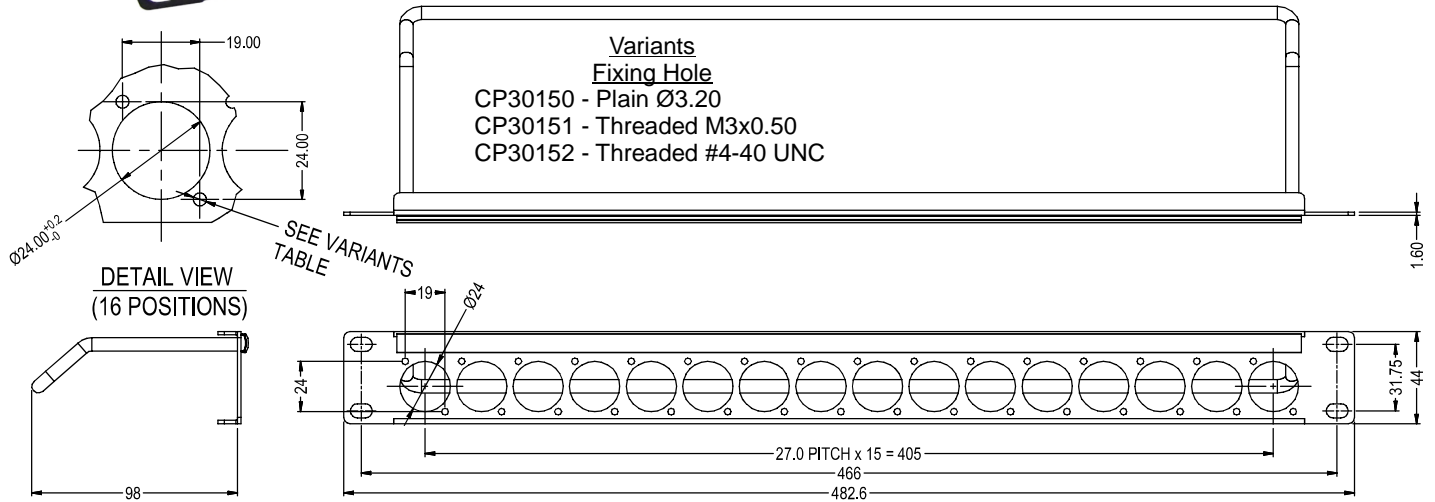

CLIFF

1U RACKS

16 holes of Ø24mm with cable bar and label strip

VARIANTS

CP30150 - 1U RACK WITH PLAIN HOLES

CP30151 - 1U RACK WITH M3 HOLES

CP30152 - 1U RACK WITH 4-40 HOLES

LOADED RACKS

CP30170 - 1U Rack loaded with 16 x 75Ω Insulated BNC Connectors. M3 holes.

CP30171 - 1U Rack loaded with 16 x 75Ω Insulated BNC Connectors. #4-40 holes.

CLIFF

LOADED RACKS

CP30172 - 1U Rack loaded with 16 x CAT6 RJ45 Connectors. #4-40 holes.

CP30173 - 1U Rack loaded with 16 x CAT6 RJ45 Connectors. M3 holes.